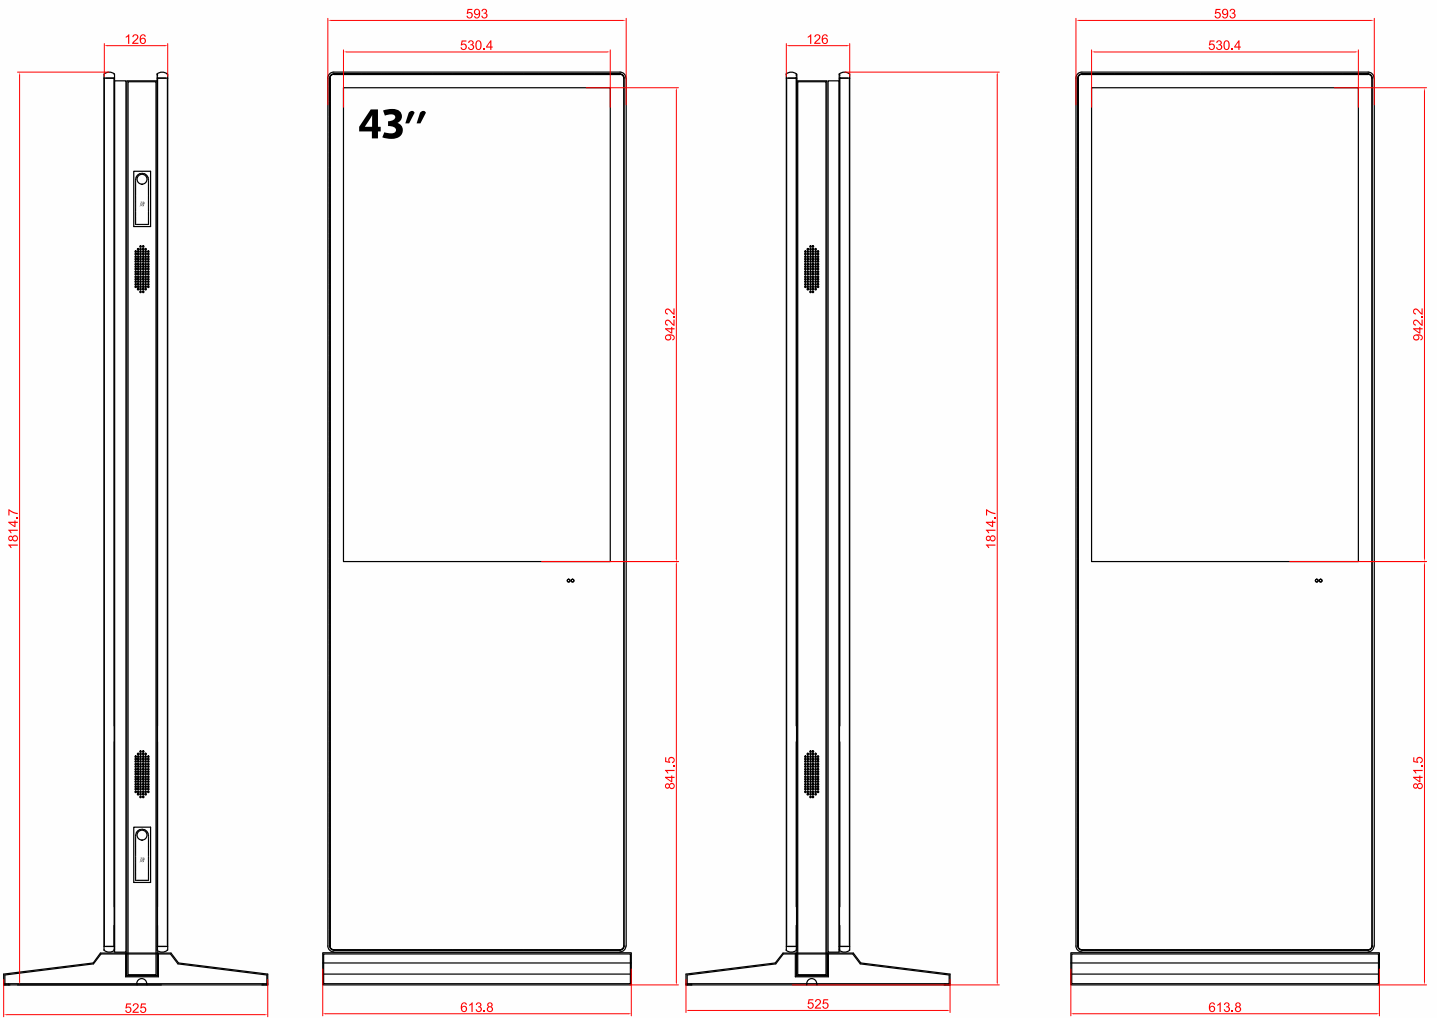

## Vormatic 43" Dual LCD Kiosk

**vormatic**<sup>®</sup>  
electronics

LCD SERIES

# Floor stand series

PRODUCT PARAMETER

Specification	
Screen Panel Parameter	
LCD Screen Size	43 inches
Aspect Ratio	16:9
Display size	530*942.2 mm
Overall size	593*1814.7*126 mm
Display color	16.7 M
Resolution	1920 * 1080
Brightness	350cd/m2
Touch Type	No Touch
Brands of Displays	BOE A+ Panel
Contrast Ratio	1400:1
Viewing Angle	178°/178°(H/V)
Lifespan	>50000 Hours
Response Time	5ms
Backlight	LED backlight
Display	Double Display (Both screens display the same content)
Hardware Configuration	
Android Motherboard	A527S
Memory	2+32 GB
Operating System	Android 13
Network support	WiFi, Ethernet Interface
USB Interface	USB*2
Video Formats	Support VP9 H.265,4K60,H.264,4K30, (AVS/AVS+,VP8,MPEG1.MPEG4,VVID, H263,SorensonSpark,MJPEG1080P) and other video formats
Audio Formats	MP3, WMA, WAV, APE, FLAC, AAC, OGG,M4A,3GPP and other formats
Image Formats	Support JPG, BMP, PNG and other image formats
Text Format	TXT
Timer switch	Management end network remote
System Upgrade	USB/WIFI
Language	Chinese/English/Multi Languages
Speaker	2×5W(8Ω)
Input Voltage	AC 110-240V
Frequency	50/60HZ
Operating Temperature	-20°C~+70°C
Operating humidity	10%~90%

PRODUCT PARAMETER

Glass	Tempered Safety Glass
Housing Material	Galvanized sheet
Colour Option	Black or optional
Installation	Floor standing
Packing	Carton
Net Weight	95 KG
Packing Size	1860X650X170 mm
Gross Weight	90 KG
<b>Accessory</b>	
Power Cord, Keys, Remote control, Antenna	

INTERFACE DISPLAY:

APPEARANCE SIZE

REAL PICTURES